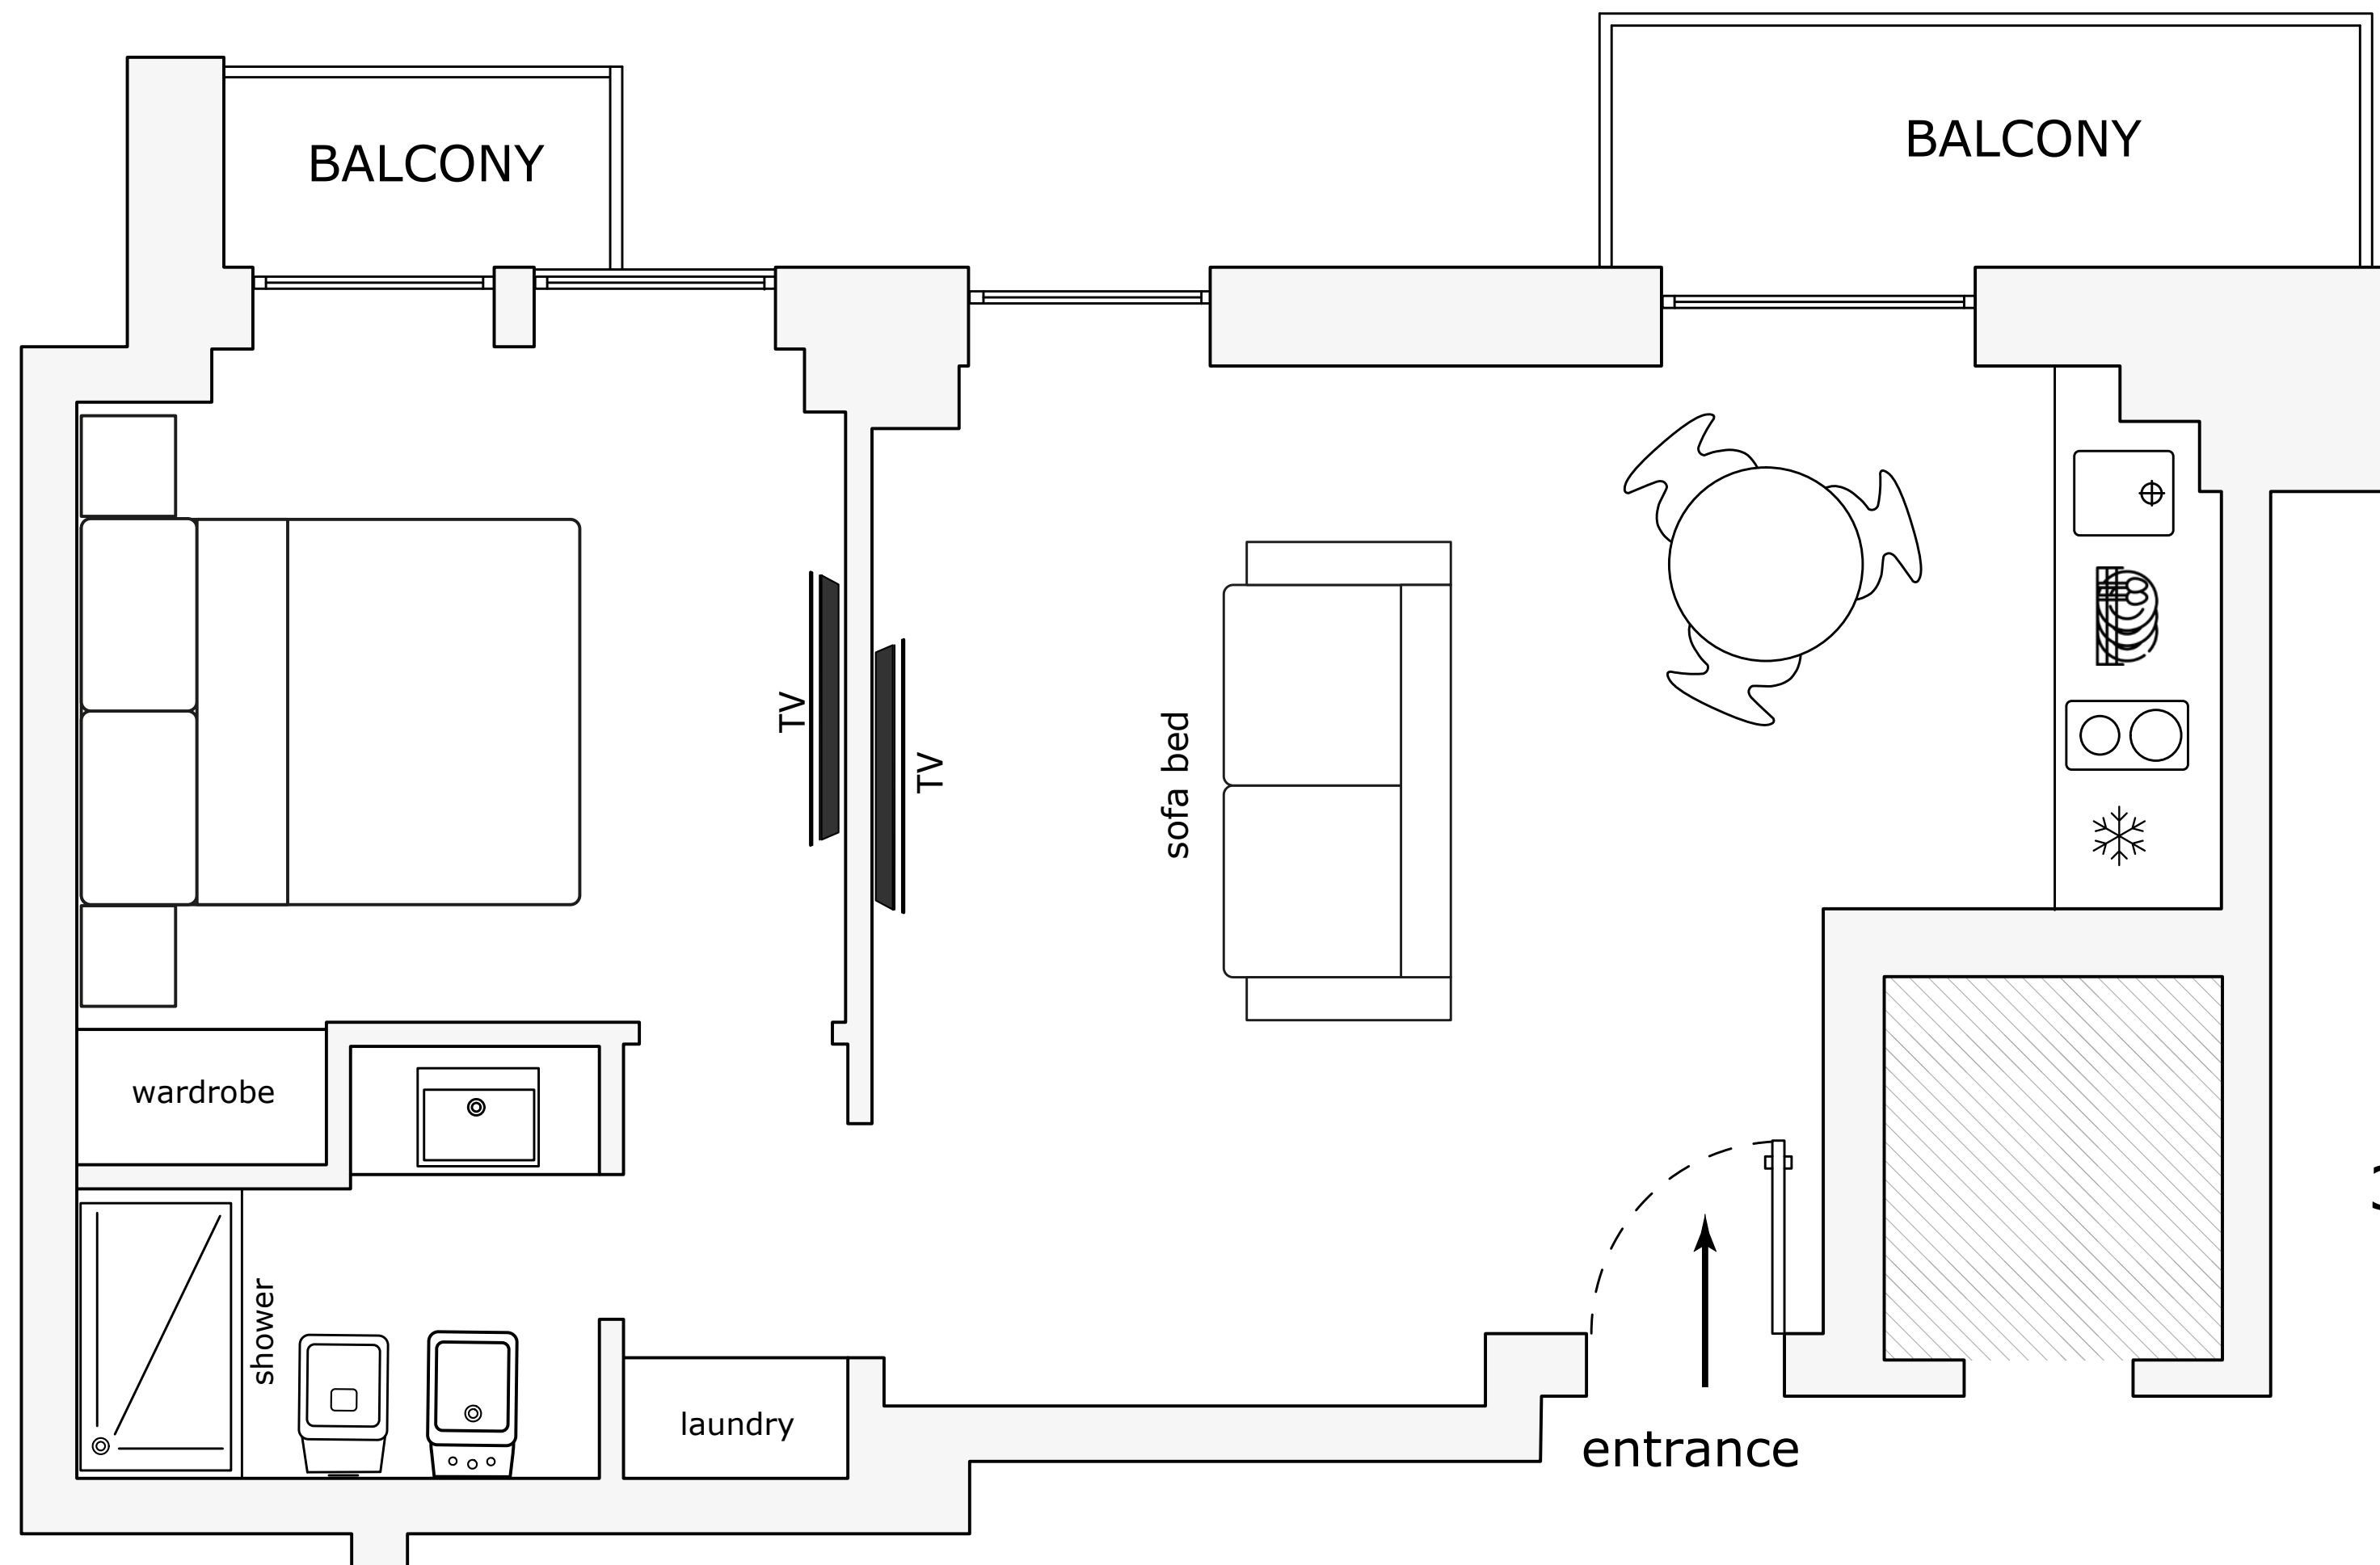

DELUXE APARTMENTS TWO-ROOM APARTMENT A

Floor plan

A QR code is placed inside the accommodation, which will allow you to access the instructions on how to use the flat.

3RD FLOOR